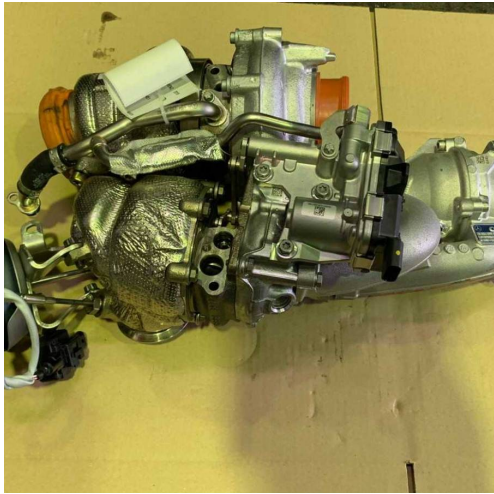

## MERCEDES BENZ W156 GLA45AMG M133 980 2016 ENGINE T

#### Common

Title: MERCEDES BENZ  
W156 GLA45AMG  
M133 980 2016 ENGINE  
T

Description: price: \$1390  
Brand: Mercedes-Benz  
Model: W213  
Manufacturer Part  
Number: A6540900480  
Specification: E300D  
Type: Turbocharger  
Year: 2018  
Engine: M654 920  
sku : 186451  
Modified Item: No  
Mileage: 000,011KM  
Color: Silver  
Fitment Type: Direct  
Replacement