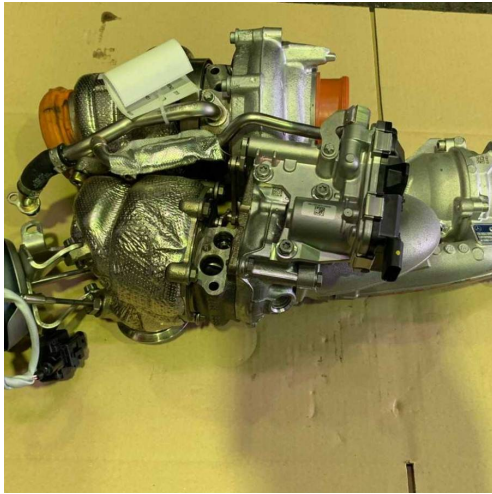

MERCEDES BENZ W156 GLA45AMG M133 980 2016 ENGINE T

Seller Info

Name: mayilraj
First Name: mayilraj

Listing details

Common

Title: MERCEDES BENZ
W156 GLA45AMG
M133 980 2016 ENGINE
T

Description: price: \$1390
Brand: Mercedes-Benz
Model: W213
Manufacturer Part
Number: A6540900480
Specification: E300D
Type: Turbocharger
Year: 2018
Engine: M654 920
sku : 186451
Modified Item: No
Mileage: 000,011KM
Color: Silver
Fitment Type: Direct
Replacement

Item location: Singapore
Shipping charge extra

WhatsApp number : +
65-85198833

Condition: New
Price: \$ 1,390.00

Additional Information: price: \$1390
Brand: Mercedes-Benz
Model: W213
Manufacturer Part
Number: A6540900480
Specification: E300D
Type: Turbocharger
Year: 2018
Engine: M654 920
sku : 186451
Modified Item: No
Mileage: 000,011KM
Color: Silver
Fitment Type: Direct Replacement